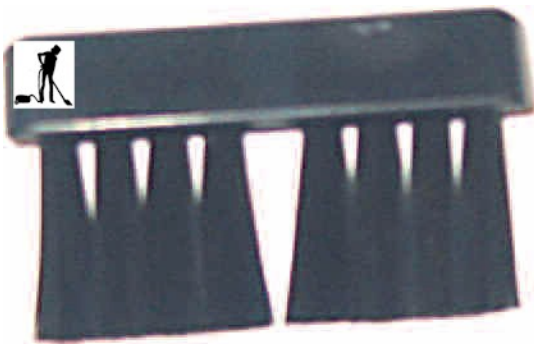

Oreck > Oreck Brushes > Oreck classic series side brush with wheels left 09-75249-02

Oreck classic series side brush with wheels left 09-75249-02

Model : 09-75249-02

Oreck classic series side brush with wheels left 09-75249-02

Manufacturer : ORECK

Oreck classic series side brush with wheels left 09-75249-02

Price : \$4.99

Availability: This product was added to our catalog on Sunday 13 July, 2008