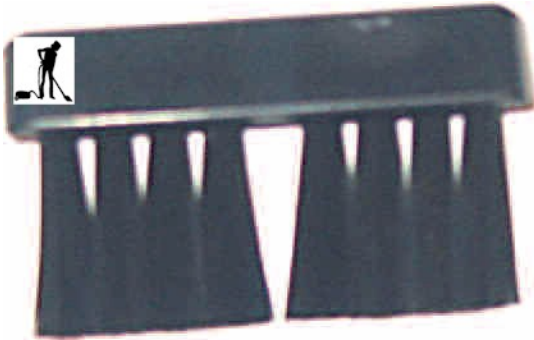

Oreck > Oreck Brushes > Oreck classic series side brush with wheels left 09-75249-02

Oreck classic series side brush with wheels left 09-75249-02

Model : 09-75249-02

Oreck classic series side brush with wheels left 09-75249-02

Manufacturer : ORECK

Oreck classic series side brush with wheels left 09-75249-02

Price : \$4.99

Availability: This product was added to our catalog on Sunday 13 July, 2008