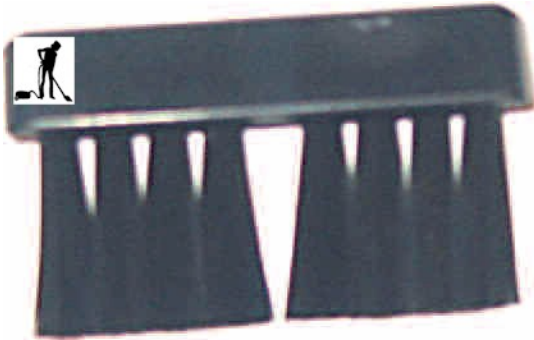

Oreck > Oreck Brushes > Oreck classic series side brush with wheels left 09-75249-02

## Oreck classic series side brush with wheels left 09-75249-02

Model : 09-75249-02

Oreck classic series side brush with wheels left 09-75249-02

Manufacturer : ORECK

Oreck classic series side brush with wheels left 09-75249-02