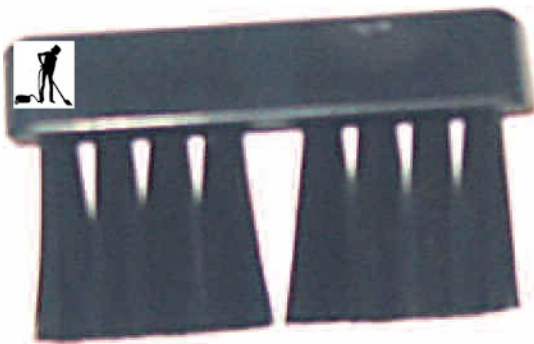

Oreck > Oreck Brushes > ORECK N/S CORNER BRUSH W/WHLS-LT

## ORECK N/S CORNER BRUSH W/WHLS-LT

Model : 09-75249-02

ORECK N/S CORNER BRUSH W/WHLS-LT

Manufacturer : ORECK

ORECK N/S CORNER BRUSH W/WHLS-LT oem  
09-75249-02

**Price : \$7.12**

*Availability: This product was added to our catalog on Monday 24 November, 2008*