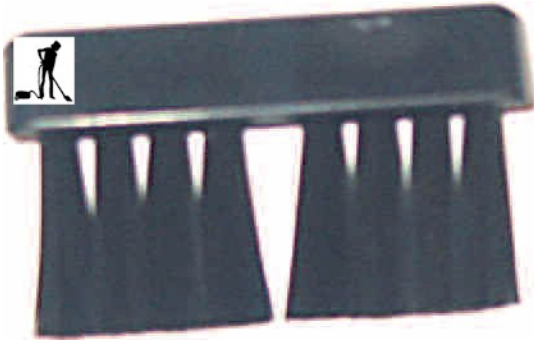

Oreck > Oreck Brushes > ORECK N/S CORNER BRUSH W/WHLS-LT

ORECK N/S CORNER BRUSH W/WHLS-LT

Model : 09-75249-02

ORECK N/S CORNER BRUSH W/WHLS-LT

Manufacturer : ORECK

ORECK N/S CORNER BRUSH W/WHLS-LT oem
09-75249-02