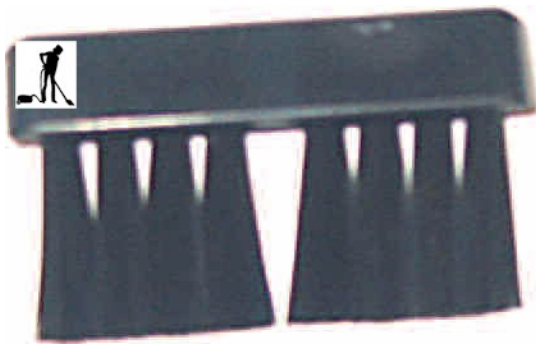

Oreck > Oreck Brushes > ORECK N/S CORNER BRUSH W/WHLS-LT

ORECK N/S CORNER BRUSH W/WHLS-LT

Model : 09-75249-02

ORECK N/S CORNER BRUSH W/WHLS-LT

Manufacturer : ORECK

ORECK N/S CORNER BRUSH W/WHLS-LT oem
09-75249-02