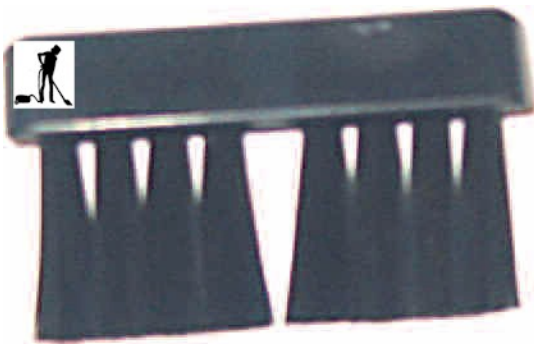

Oreck > Oreck Brushes > ORECK N/S CORNER BRUSH W/WHLS-RT

ORECK N/S CORNER BRUSH W/WHLS-RT

Model : 09-75249-02-rt

ORECK N/S CORNER BRUSH W/WHLS-RT

Manufacturer : ORECK

ORECK N/S CORNER BRUSH W/WHLS-RT oem
09-75249-02