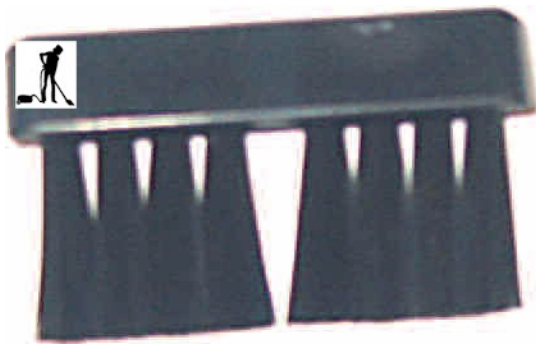

Oreck > Oreck Brushes > ORECK N/S CORNER BRUSH W/WHLS-RT

ORECK N/S CORNER BRUSH W/WHLS-RT

Model : 09-75249-02-rt

ORECK N/S CORNER BRUSH W/WHLS-RT

Manufacturer : ORECK

ORECK N/S CORNER BRUSH W/WHLS-RT oem
09-75249-02