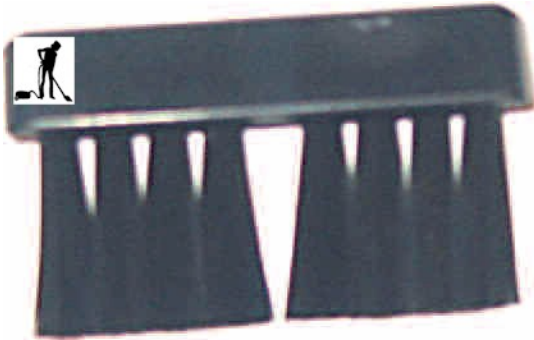

Oreck > Oreck Brushes > ORECK N/S CORNER BRUSH W/WHLS-RT

ORECK N/S CORNER BRUSH W/WHLS-RT

Model : 09-75249-02-rt

ORECK N/S CORNER BRUSH W/WHLS-RT

Manufacturer : ORECK

ORECK N/S CORNER BRUSH W/WHLS-RT oem
09-75249-02